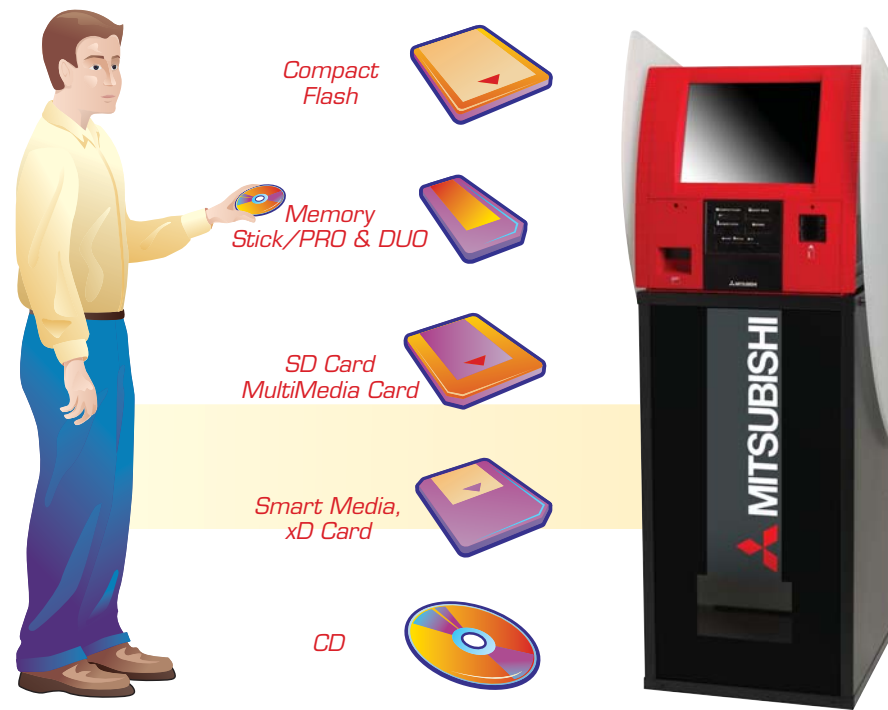

Shaping The Future Of Digital Photoprocessing.

With the DPS Kiosk, consumers now have a convenient way to create do-it-yourself color print quality equal to traditional standards.

Instant Digital Printing For Your Customers Results In Instant Profits For You.

Mitsubishi's DPS Kiosk is a stand-alone digital photofinishing center that will provide you with immediate profit potential. With a large, user-friendly touchscreen menu, your customers will be able to use the DPS Kiosk with ease. Exceptionally compact, Mitsubishi's DPS Kiosk can be accessed on a countertop or mounted on an optional pedestal base. Either way, the unit's bright and stylish design will be the center of attraction in any photoprocessing center. In addition to accepting a variety of the latest digital media, the DPS Kiosk also incorporates a wide range of versatile performance features including multiple printer hookups, Bluetooth® wireless technology compatibility, several print size options, index printing, and can accept prepaid photo cards.

The DPS Kiosk is exceptionally versatile, accepting most of today's latest digital media and incorporating a wide range of photo editing and enhancement features.

Your customers will be delighted with the vastly superior, dazzling output that Mitsubishi's DPS Kiosk can produce.